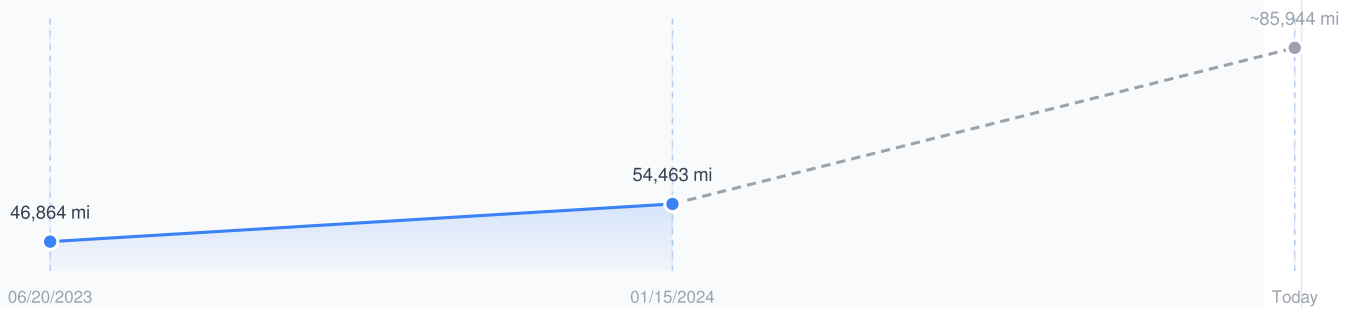

BMW 535i xDrive

VIN: WBAPH5C55BA123456

Fuel Type
Gasoline

Year
2019

Odometer

No Rollback Detected

Last known mileage: **54,463 mi**
Estimated current mileage: ~85,944 mi

2 mileage records found