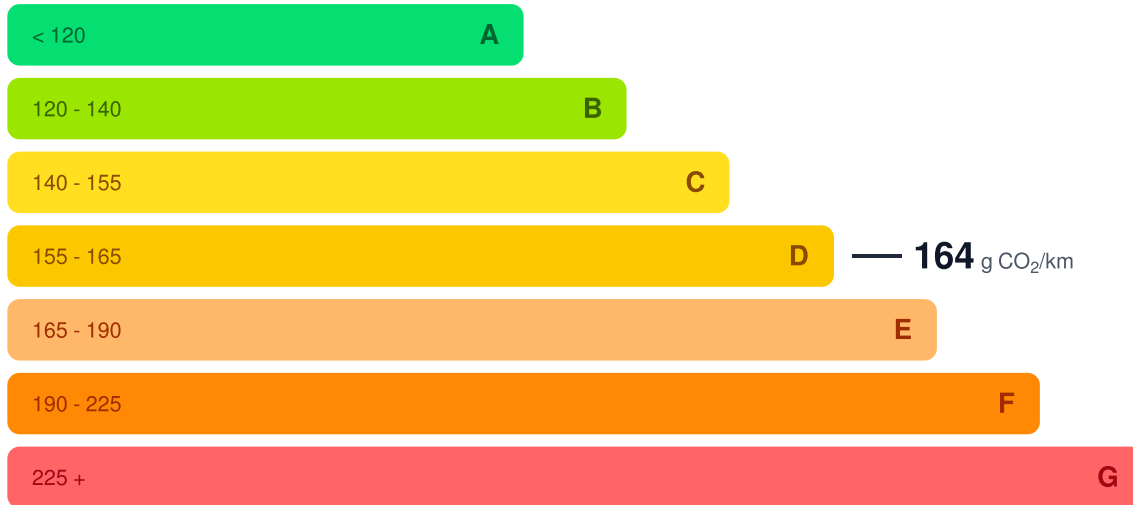

BMW Dealership

- ✓ Oil change
- ✓ Filter replacement
- ✓ Brake inspection

Jun 20, 2023

46,864 mi

Authorized Service

- ✓ Annual inspection
- ✓ Emissions test

Emissions

CO2 emissions of your vehicle (calculated in g/km):